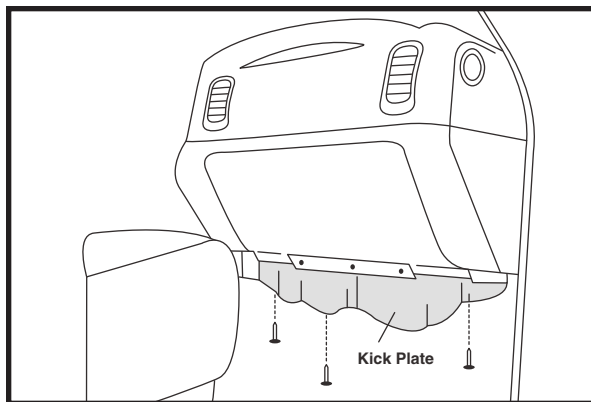

Size: 9 11/32 x 5 7/16 x 29/32
(237.3 x 138.1 x 23.0)

Note: 2 Required per Vehicle (Sold as Set of 2)

1. Open passenger side door.
2. Remove screws on kick plate located under glove compartment.

3. Remove kick plate.
4. Remove screw on filter housing cover.
5. Remove filter housing cover.
6. Remove first filter by pulling straight down.
7. Slide second filter forward and then pull down.
8. Replace filters in reverse order and reassemble.