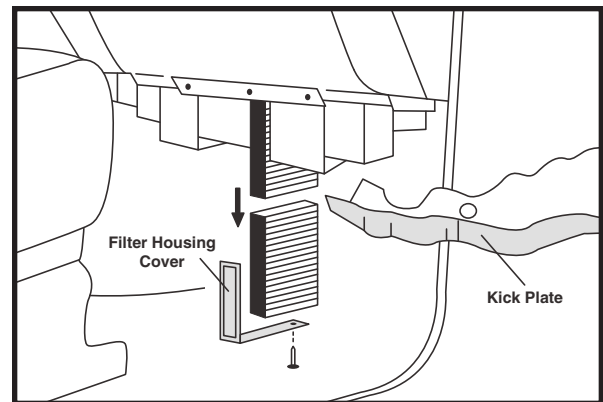

CABIN AIR FILTER

IDENTIFICATION / INSTALLATION

GM

PA4149 KIT

**Cadillac Escalade;
Chevrolet Avalanche, Silverado, Suburban, Tahoe;
GMC Sierra Series, Suburban, Yukon, Yukon Denali**

OE: 52485513

Fits: 2002-03 Cadillac Escalade
2002 Chevrolet Avalanche, GMC Yukon Denali
1999-2002 Chevrolet Silverado
2000-02 Chevrolet Suburban, Tahoe
1998-2002 GMC Sierra Series, Yukon
1998-99 GMC Suburban

Size: 9 11/32 x 5 7/16 x 29/32
(237.3 x 138.1 x 23.0)

Note: 2 Required per Vehicle (Sold as Set of 2)

1. Open passenger side door.
2. Remove screws on kick plate located under glove compartment.

3. Remove kick plate.
4. Remove screw on filter housing cover.
5. Remove filter housing cover.
6. Remove first filter by pulling straight down.
7. Slide second filter forward and then pull down.
8. Replace filters in reverse order and reassemble.