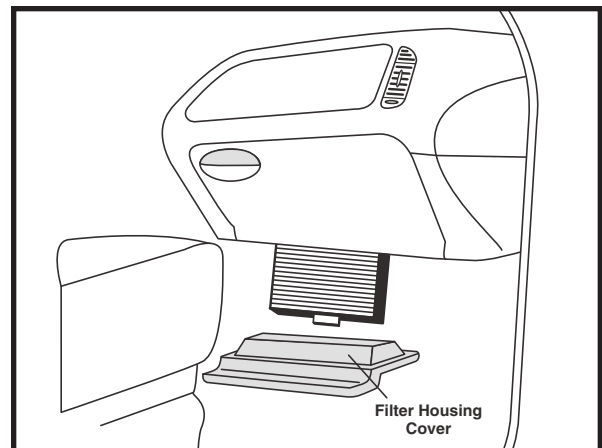

CABIN AIR FILTER

IDENTIFICATION / INSTALLATION

FORD

PA4133

**Ford Expedition, F-Series, Super Duty;
Lincoln Blackwood, Navigator**

OE: F65Z-19N619-AB

Fits: 1997-2004 Ford Expedition
1997-2007 Ford F-Series
2000-01 Ford Super Duty
2002 Lincoln Blackwood
1998-2006 Lincoln Navigator

Size: 10 9/16 x 9 31/32 x 1 7/32
(268.3 x 253.2 x 31.0)

1. Open passenger side door.
2. Remove screws on filter housing cover located under glove compartment.

3. Remove filter housing cover.
4. Replace filter and reassemble.