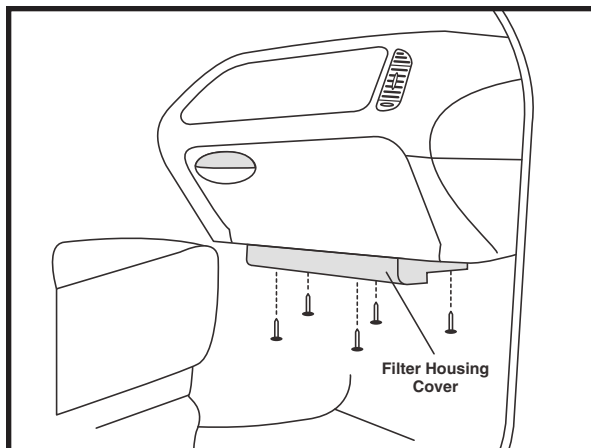

CABIN AIR FILTER

IDENTIFICATION / INSTALLATION

FORD

PA4133

**Ford Expedition, F-Series, Super Duty;
Lincoln Blackwood, Navigator**

OE: F65Z-19N619-AB

Fits: 1997-2004 Ford Expedition
1997-2007 Ford F-Series
2000-01 Ford Super Duty
2002 Lincoln Blackwood
1998-2006 Lincoln Navigator

Size: 10 9/16 x 9 31/32 x 1 7/32
(268.3 x 253.2 x 31.0)

1. Open passenger side door.
2. Remove screws on filter housing cover located under glove compartment.

3. Remove filter housing cover.
4. Replace filter and reassemble.